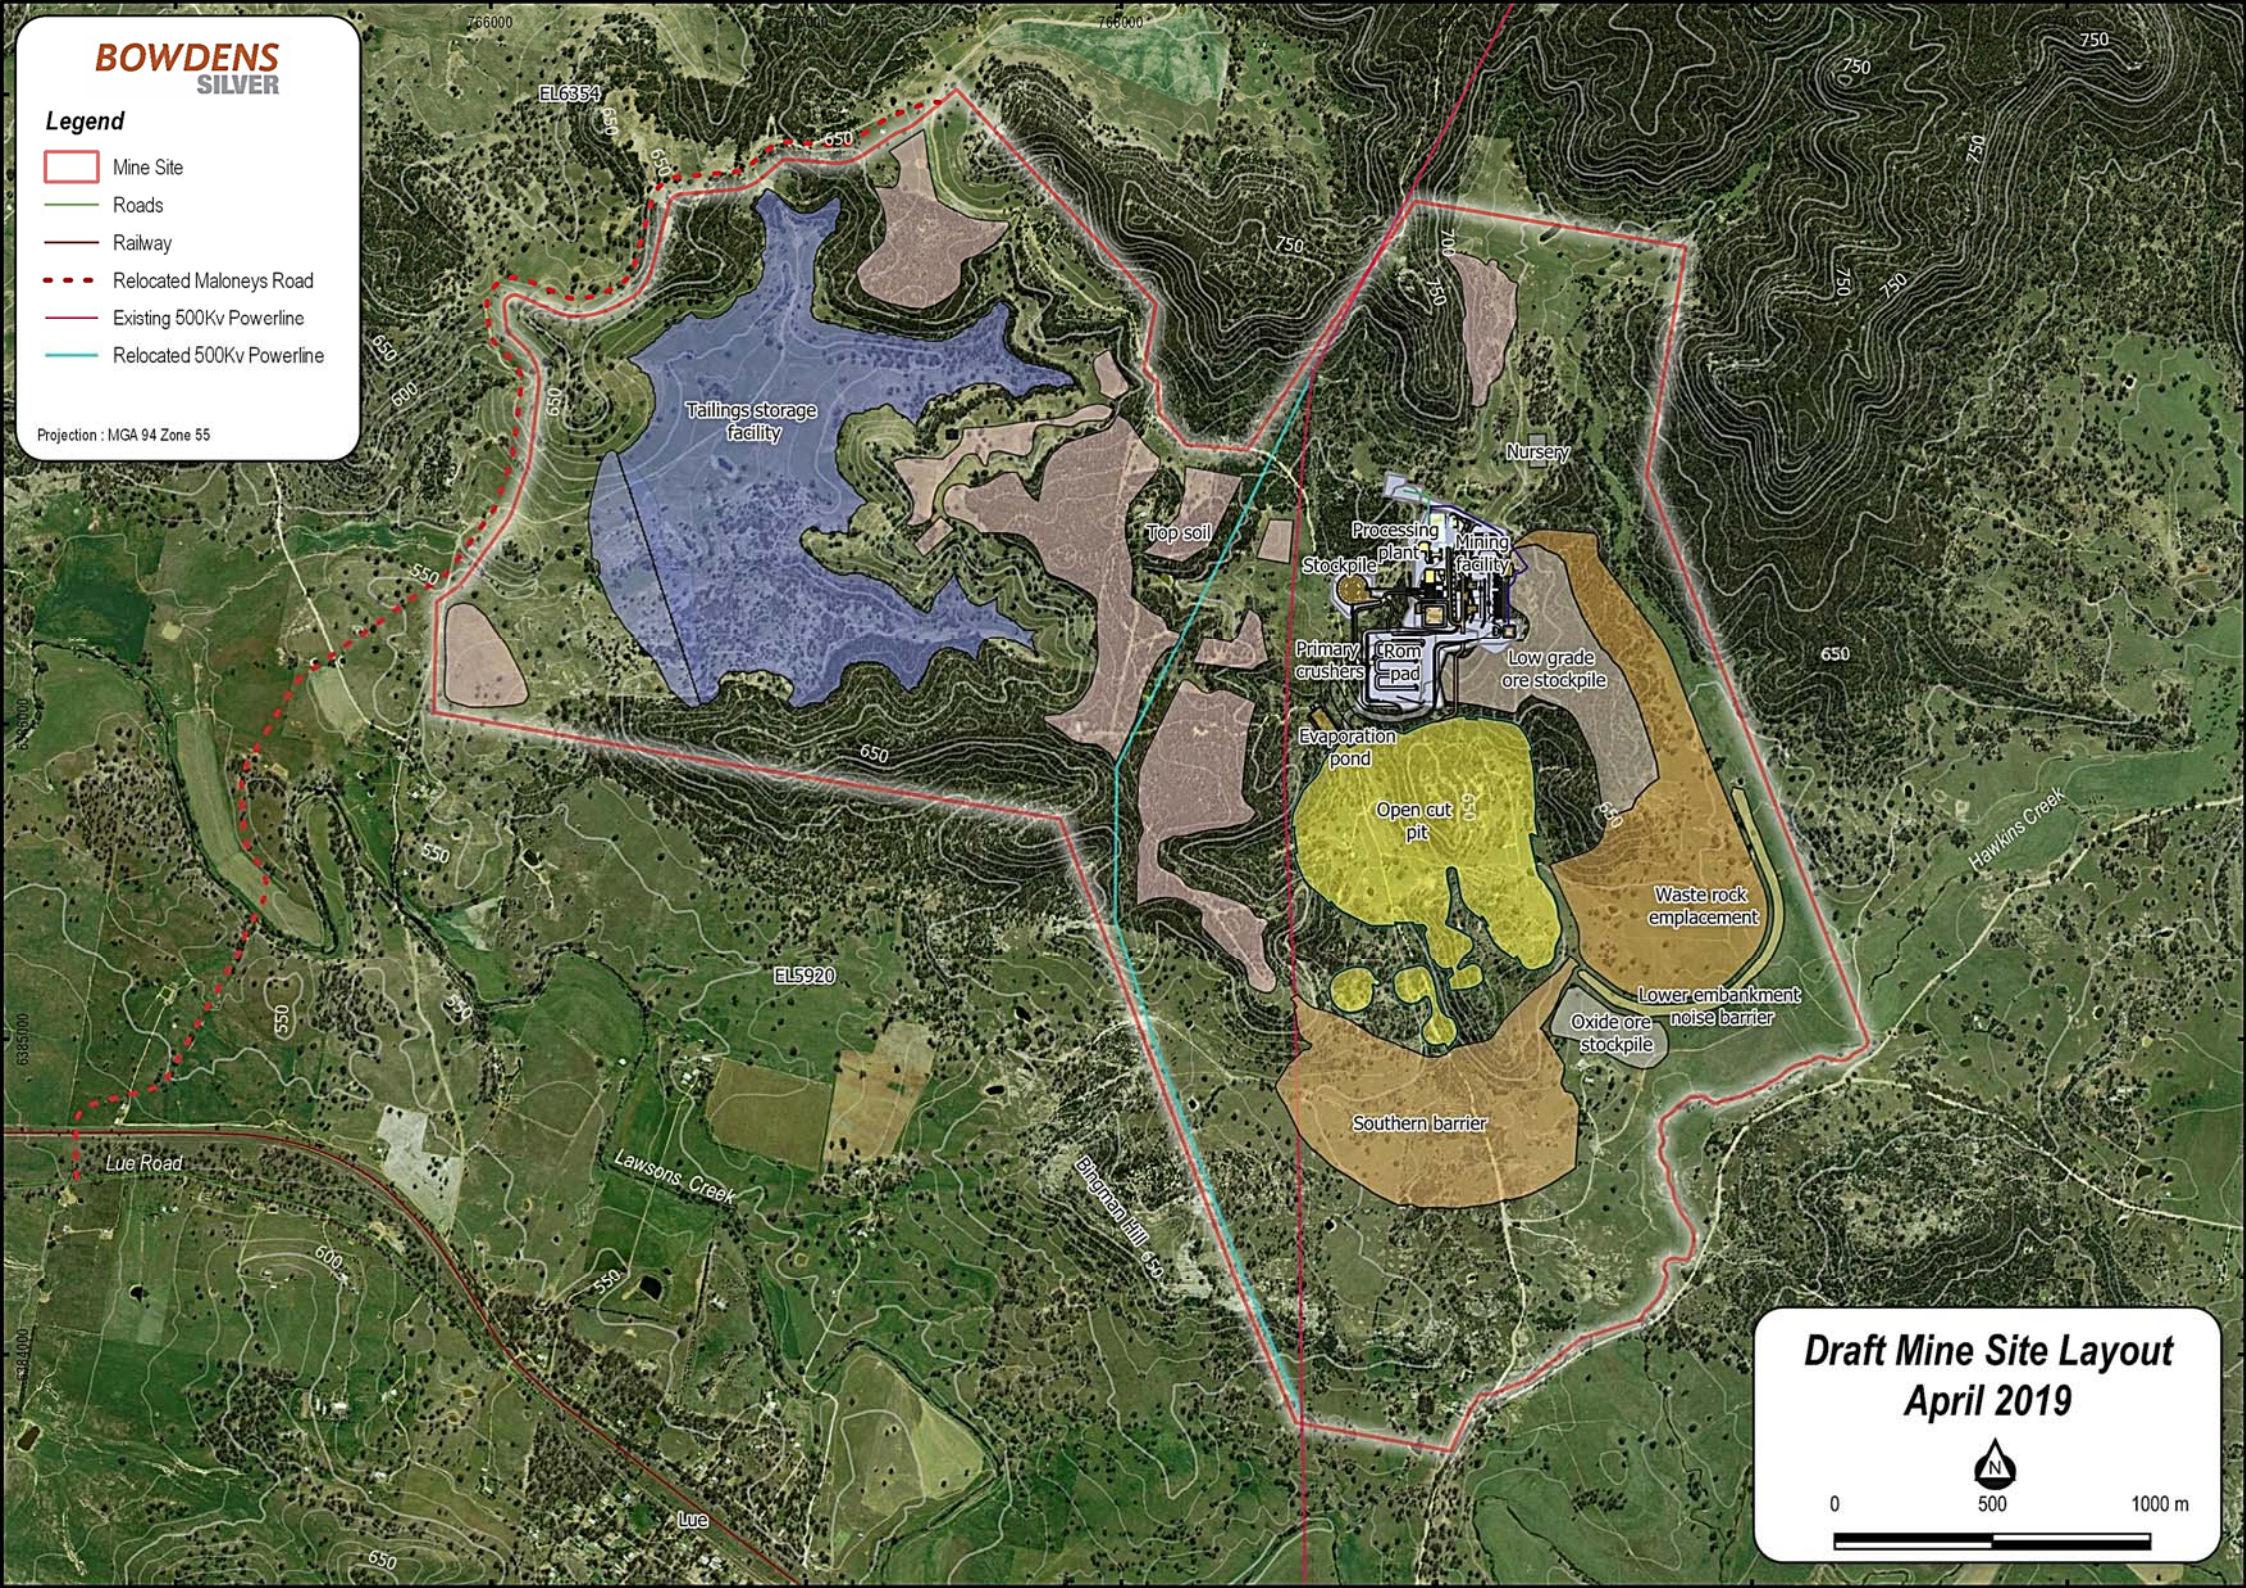

BOWDENS SILVER

Legend

- Mine Site
- Roads
- Railway
- Relocated Maloneys Road
- Existing 500Kv Powerline
- Relocated 500Kv Powerline

Projection : MGA 94 Zone 55

**Draft Mine Site Layout
April 2019**

0 500 1000 m